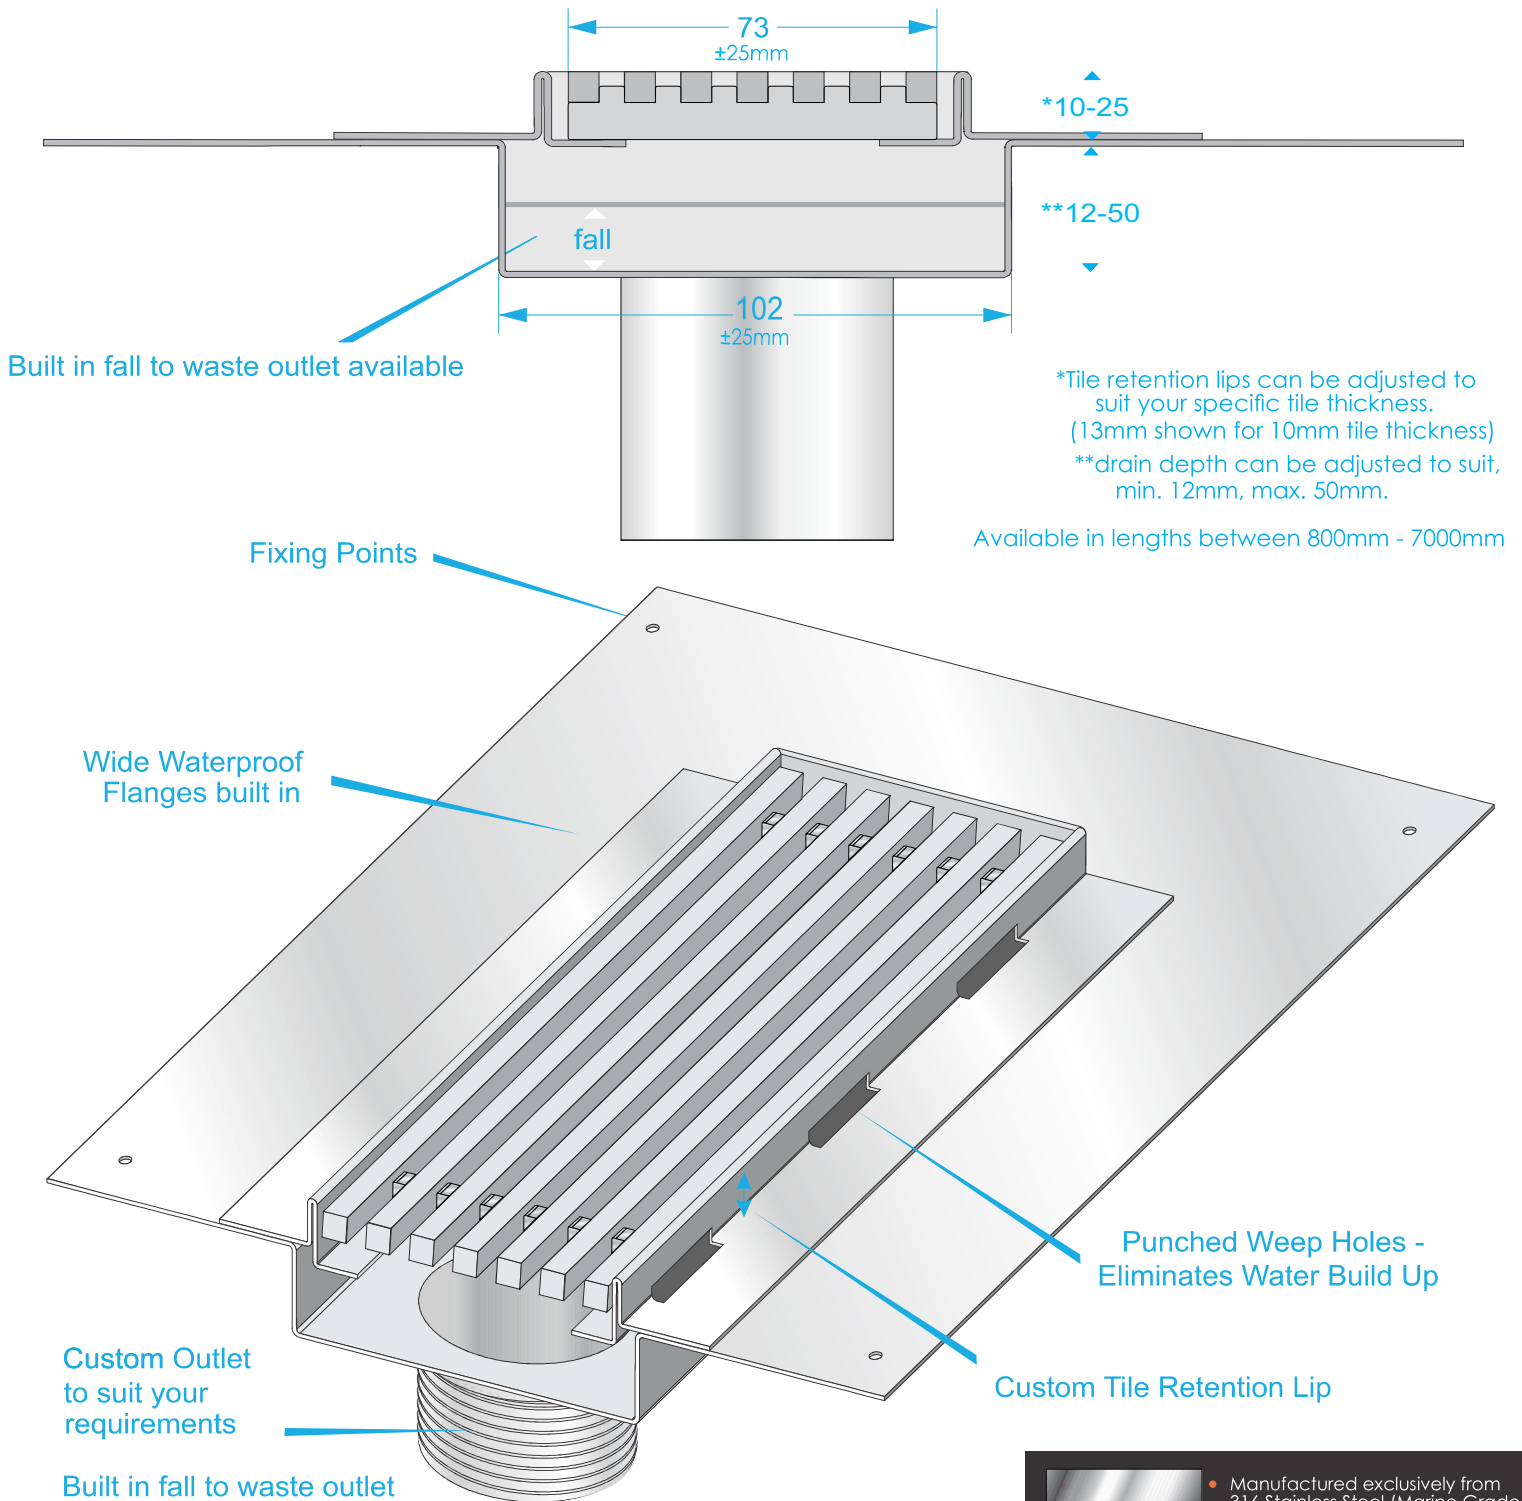

Advantage Series

Tile Surround - Shower Channel and Grate

ATSB

Creative Drain Solutions™

R3 - 01.07.2020

316

- Manufactured exclusively from 316 Stainless Steel (Marine Grade)
- Durable, Corrosive Resistant, Tensile Strength.

All dimensions are in millimetres, +/- 3.
Drains 1.2mm Stainless Steel

Disclaimer: These drawings are the intellectual property of Creative Drain Solutions. This information is indicative only. Creative Drain Solutions accepts no liability arising from the use of this information.