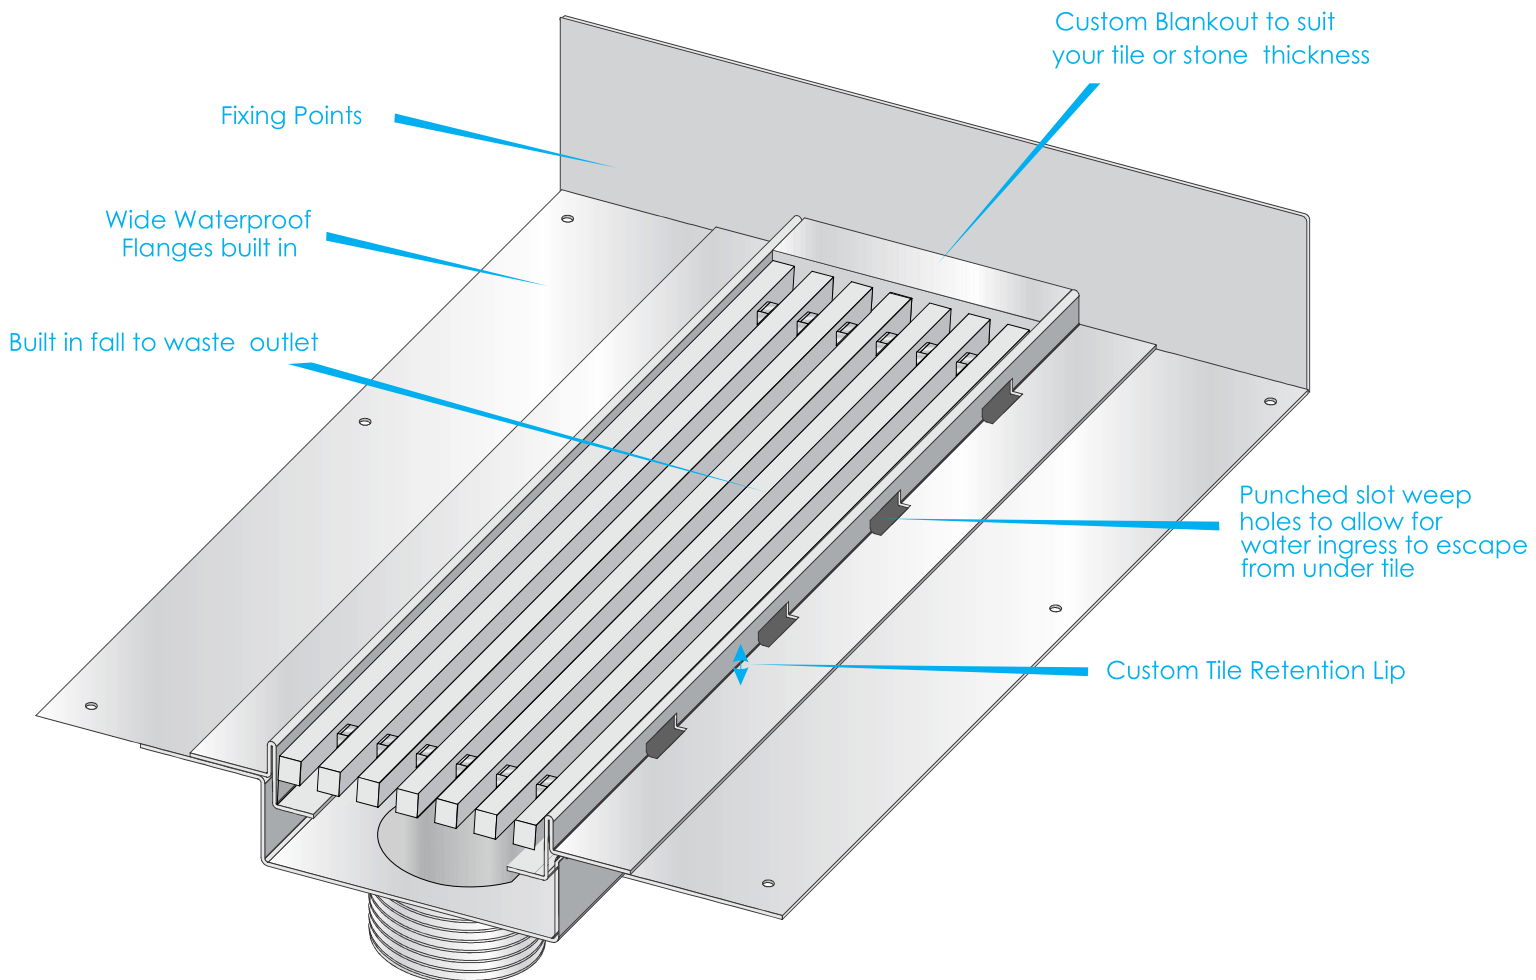

Advantage Series

Tile to Tile - Shower Channel and Grate

ATTB

Creative Drain Solutions™

R3 - 01.07.2020

Disclaimer: These drawings are the intellectual property of Creative Drain Solutions. This information is indicative only. Creative Drain Solutions accepts no liability arising from the use of this information.