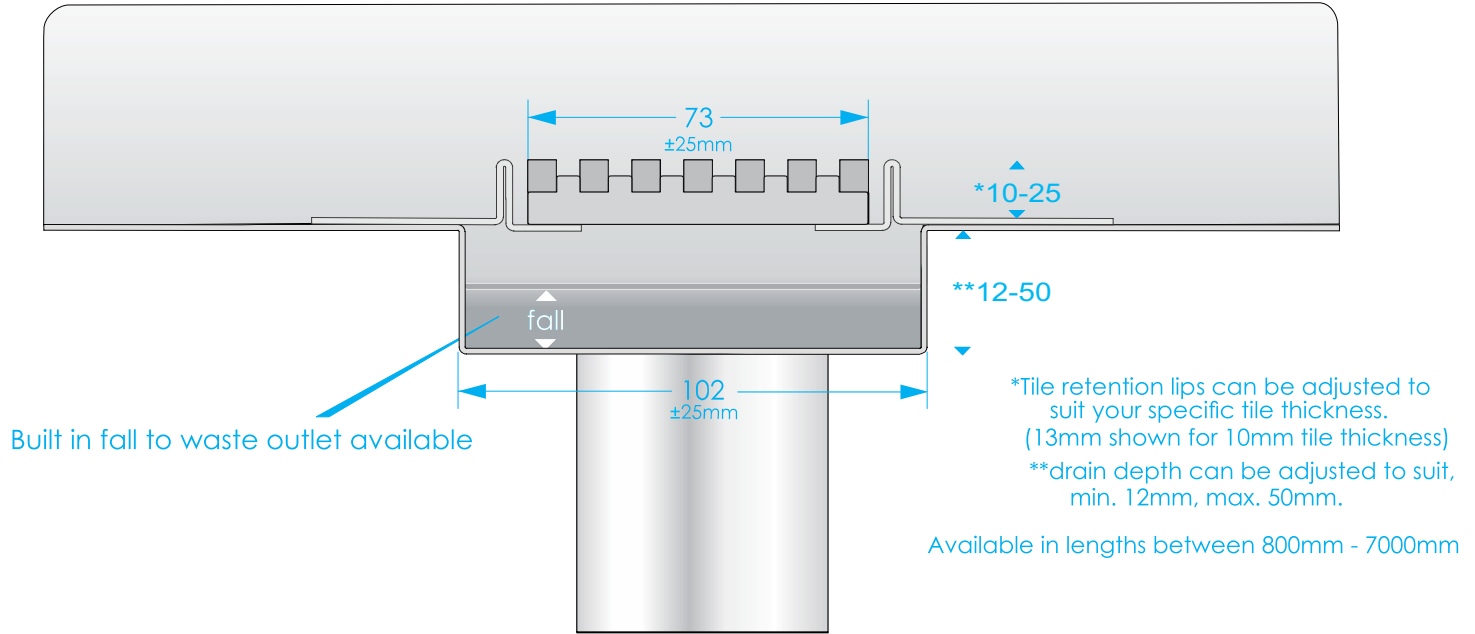

Advantage Series

Tile to Tile - Shower Channel and Grate

ATTB

Creative Drain Solutions™

R3 - 01.07.2020

Disclaimer: These drawings are the intellectual property of Creative Drain Solutions. This information is indicative only. Creative Drain Solutions accepts no liability arising from the use of this information.