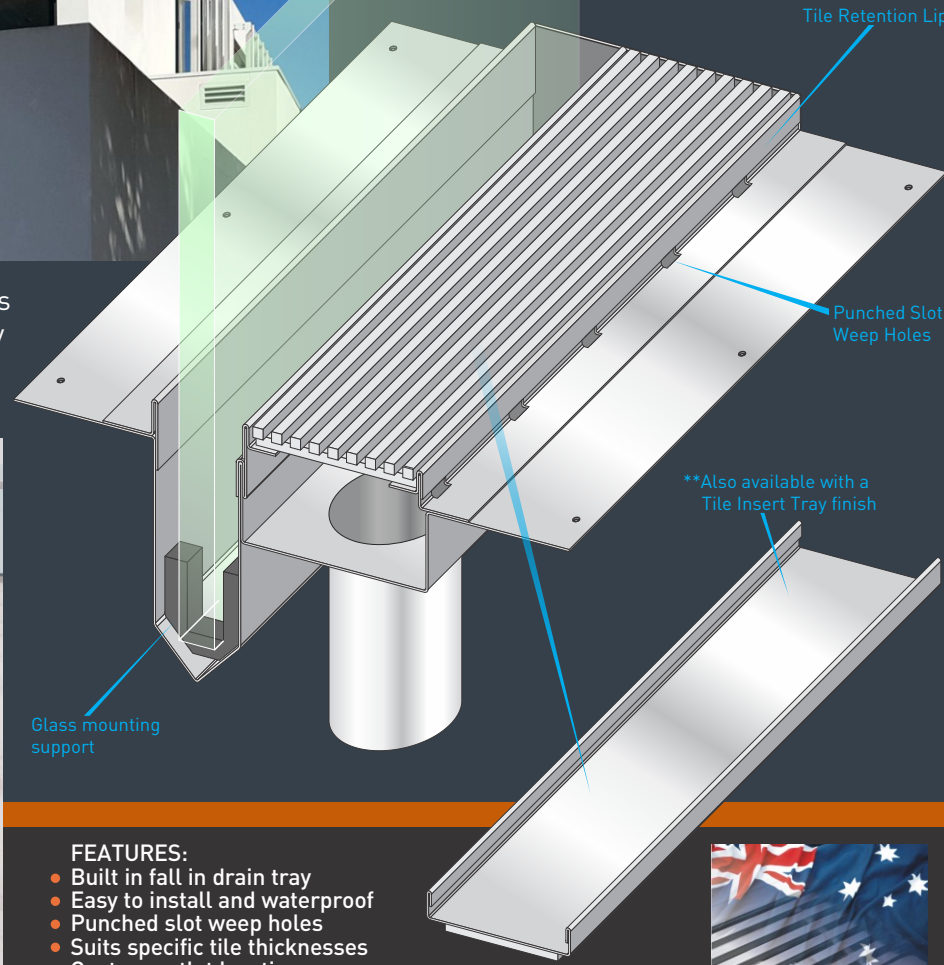

Creative Drain Solutions™

Our Infinity Edge Drain provides a unique and seamless balcony drainage solution and securely mounts glass balustrades.

# Infinity Edge Balcony Drain

with 9 Bar Grate or Tile Insert Tray

- Manufactured exclusively from 316 Stainless Steel (Marine Grade)
- Durable, Corrosive Resistant, Tensile Strength.

- FEATURES:**
- Built in fall in drain tray
  - Easy to install and waterproof
  - Punched slot weep holes
  - Suits specific tile thicknesses
  - Custom outlet location