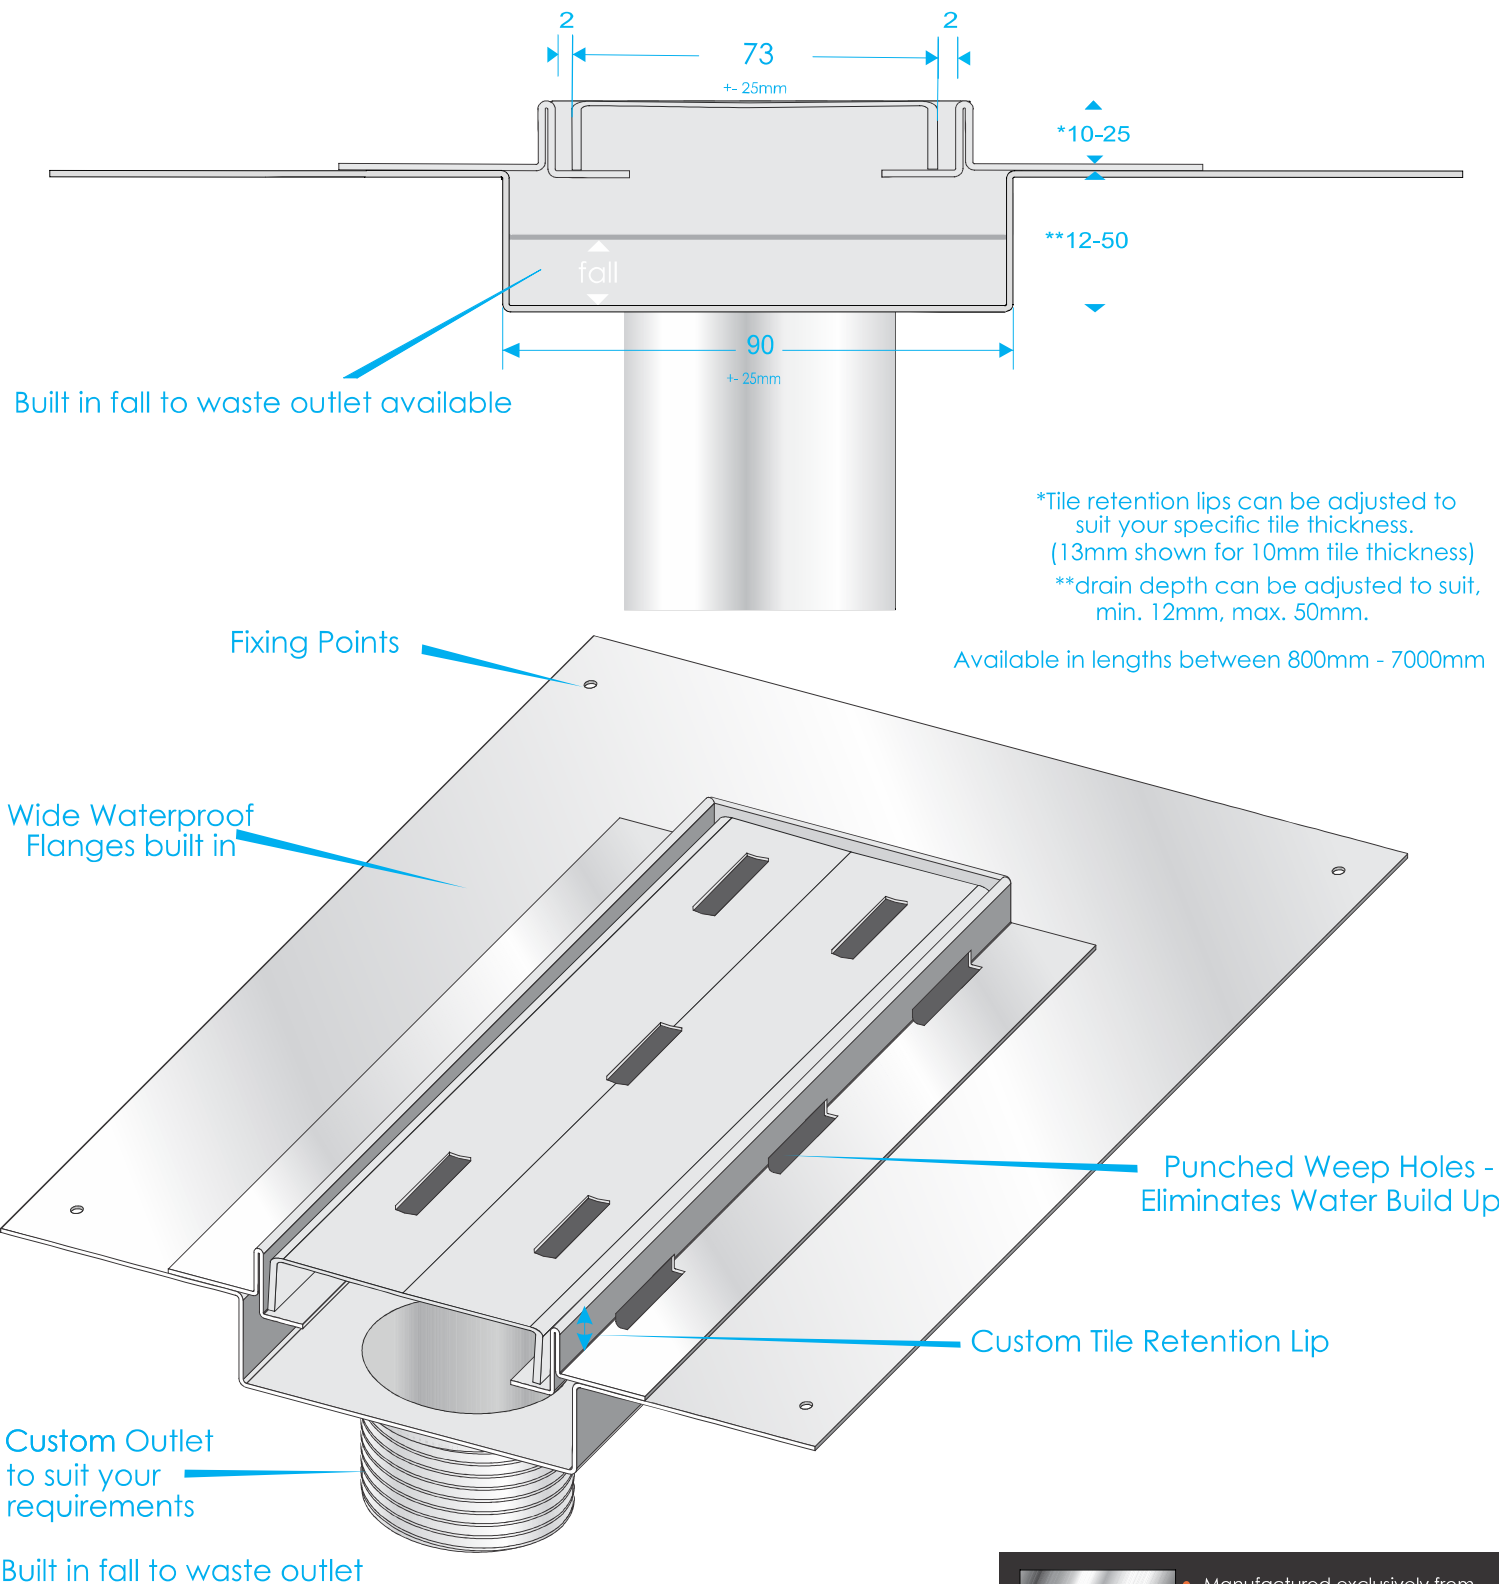

Advantage Eco Series

Tile Surround - Punched Slot

PSTS

Creative Drain Solutions™

R3 - 01.07.2020

316

- Manufactured exclusively from 316 Stainless Steel (Marine Grade)
- Durable, Corrosive Resistant, Tensile Strength.

All dimensions are in millimetres, +/- 3.
Drains 1.2mm Stainless Steel

Disclaimer: These drawings are the intellectual property of Creative Drain Solutions. This information is indicative only. Creative Drain Solutions accepts no liability arising from the use of this information.