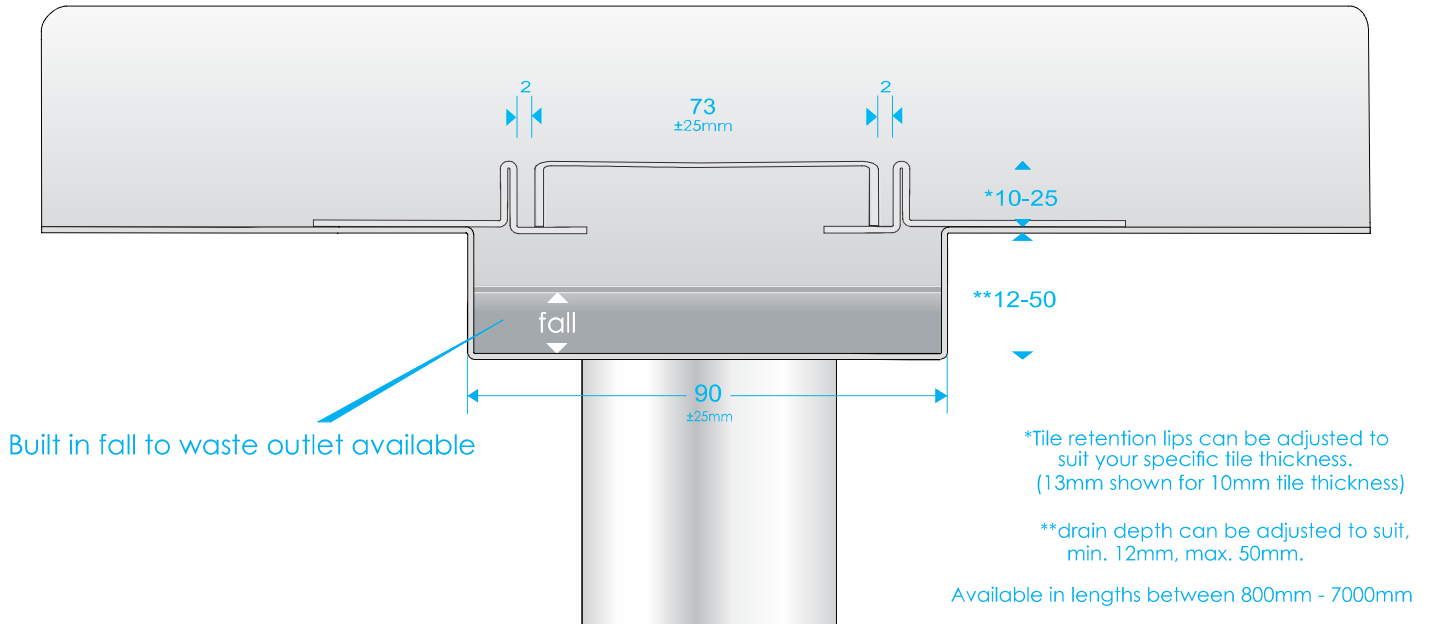

Advantage Eco Series

Tile to Tile - Punched Slot

PSTT

Creative Drain Solutions™

R3 - 01.07.2020

316

- Manufactured exclusively from 316 Stainless Steel (Marine Grade)
- Durable, Corrosive Resistant, Tensile Strength.

All dimensions are in millimetres, +/- 3.
Drains 1.2mm Stainless Steel

Disclaimer: These drawings are the intellectual property of Creative Drain Solutions. This information is indicative only. Creative Drain Solutions accepts no liability arising from the use of this information.