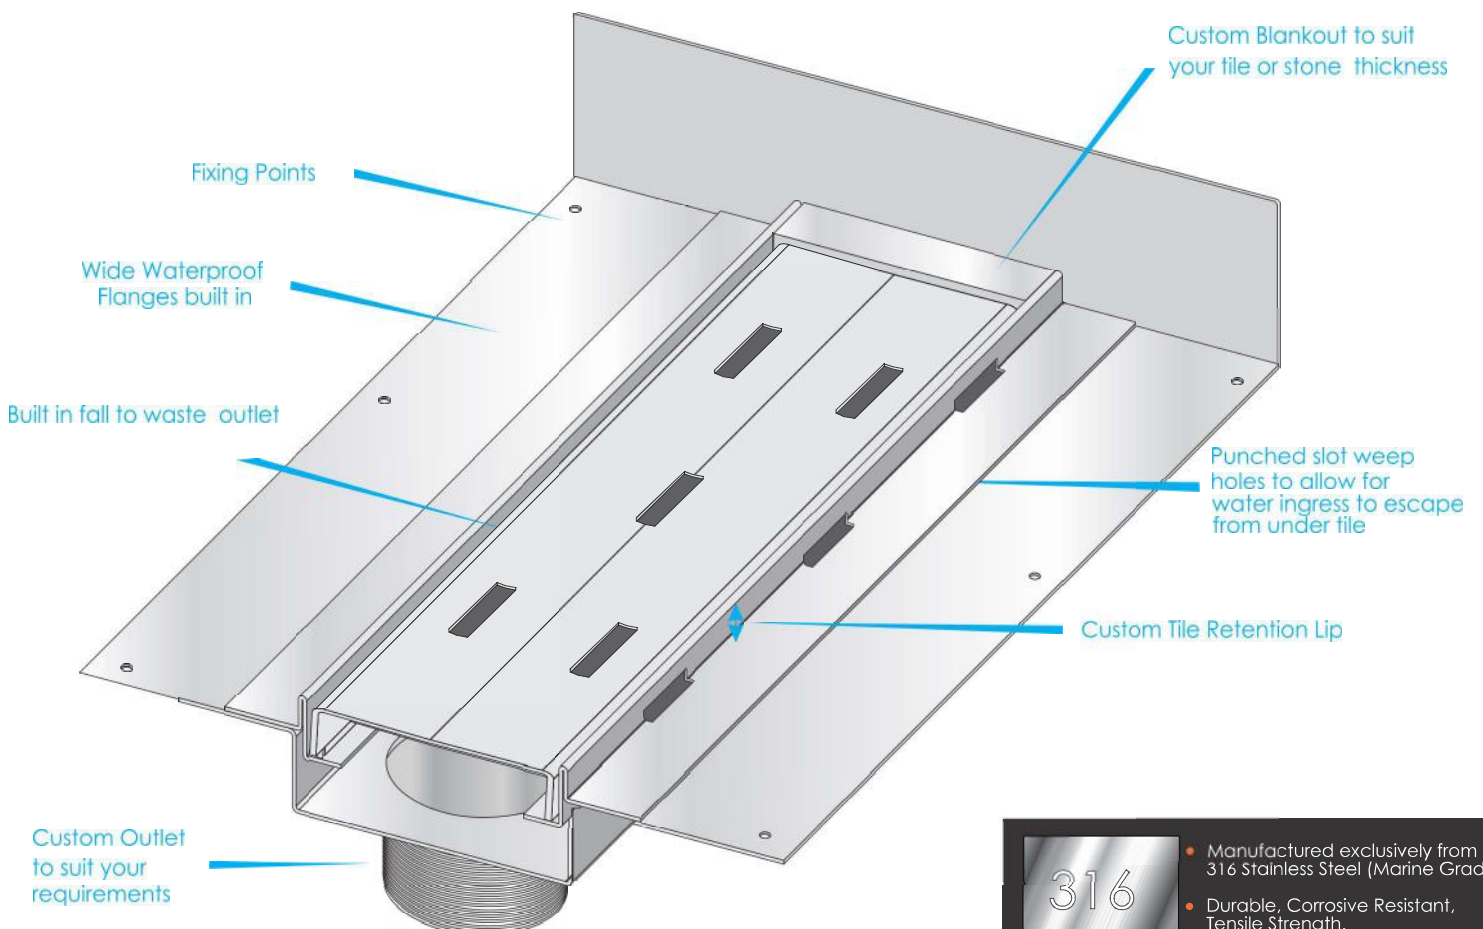

Advantage Eco Series

Tile to Tile - Punched Slot

PSTT

Creative Drain Solutions™

R3 - 01.07.2020

316

- Manufactured exclusively from 316 Stainless Steel (Marine Grade)
- Durable, Corrosive Resistant, Tensile Strength.

All dimensions are in millimetres, +/- 3.
Drains 1.2mm Stainless Steel

Disclaimer: These drawings are the intellectual property of Creative Drain Solutions. This information is indicative only. Creative Drain Solutions accepts no liability arising from the use of this information.