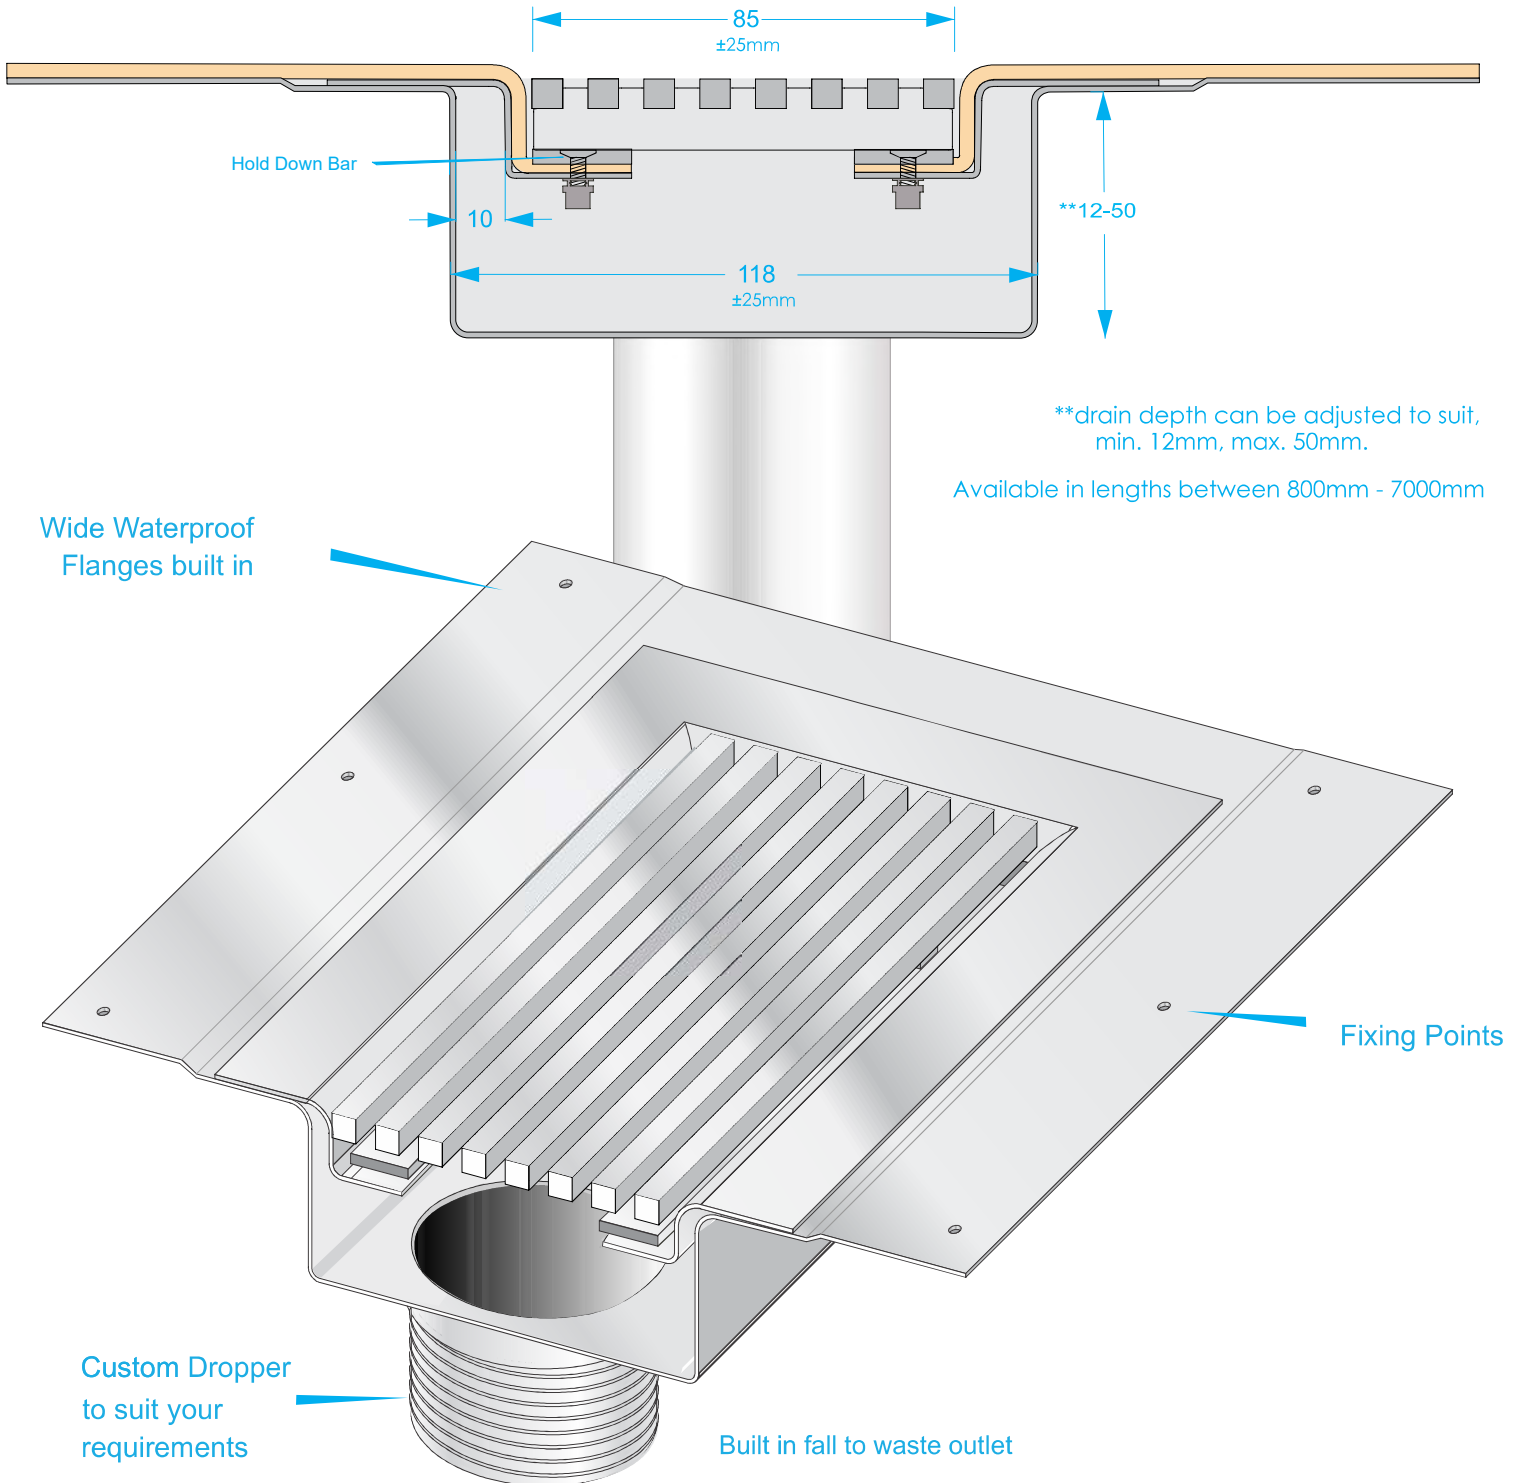

Premium Series - Vinyl

Vinyl Surround - Bar Grate

VVS

Creative Drain Solutions™

R3 - 01.07.2020

316

- Manufactured exclusively from 316 Stainless Steel (Marine Grade)
- Durable, Corrosive Resistant, Tensile Strength.

All dimensions are in millimetres, +/- 3.
Drains 1.2mm Stainless Steel

Disclaimer: These drawings are the intellectual property of Creative Drain Solutions. This information is indicative only. Creative Drain Solutions accepts no liability arising from the use of this information.