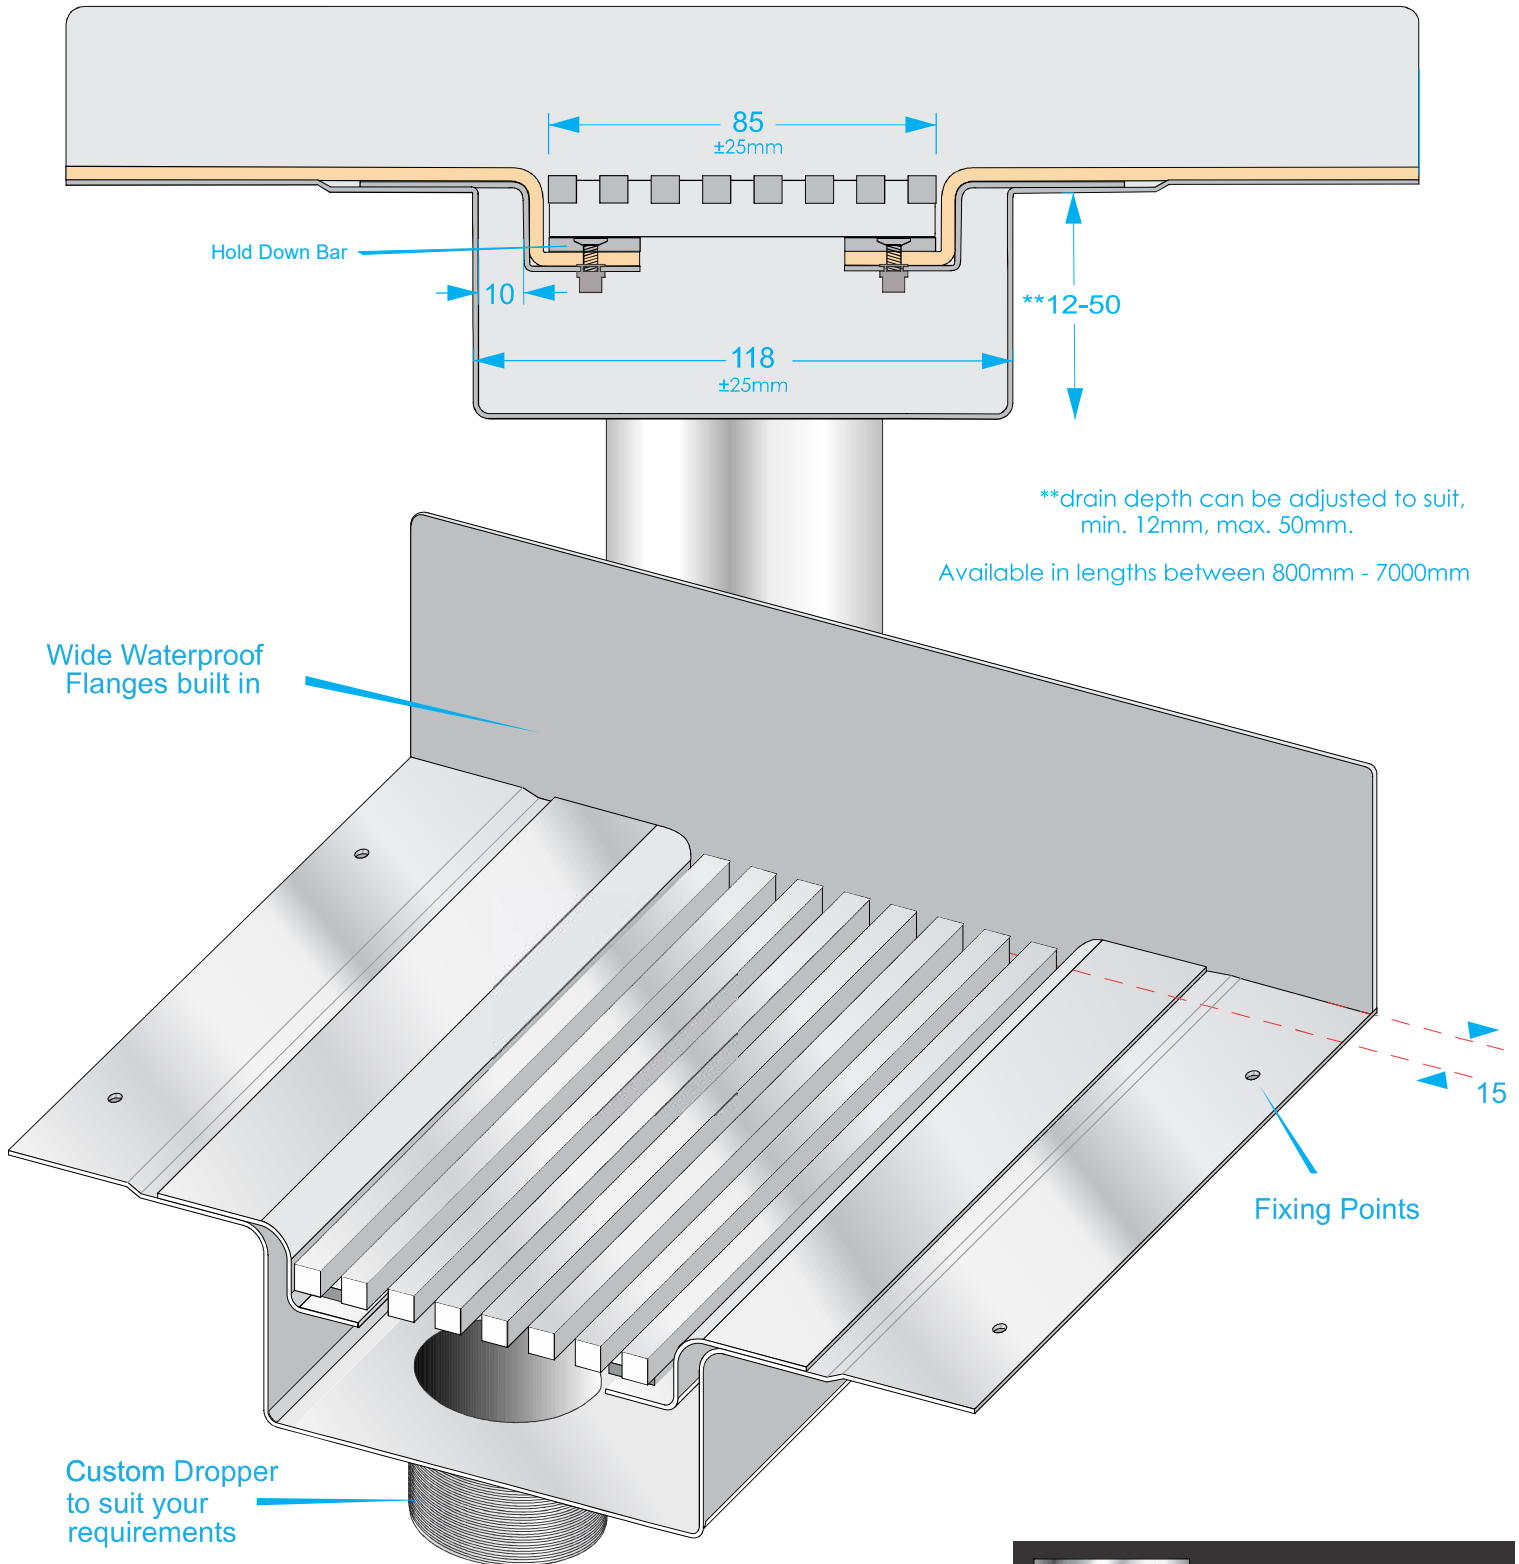

Premium Series - Vinyl

Vinyl to Vinyl - Bar Grate

VVV

Creative Drain Solutions™

R3 - 01.07.2020

316

- Manufactured exclusively from 316 Stainless Steel (Marine Grade)
- Durable, Corrosive Resistant, Tensile Strength.

All dimensions are in millimetres, +/- 3.
Drains 1.2mm Stainless Steel

Disclaimer: These drawings are the intellectual property of Creative Drain Solutions. This information is indicative only. Creative Drain Solutions accepts no liability arising from the use of this information.